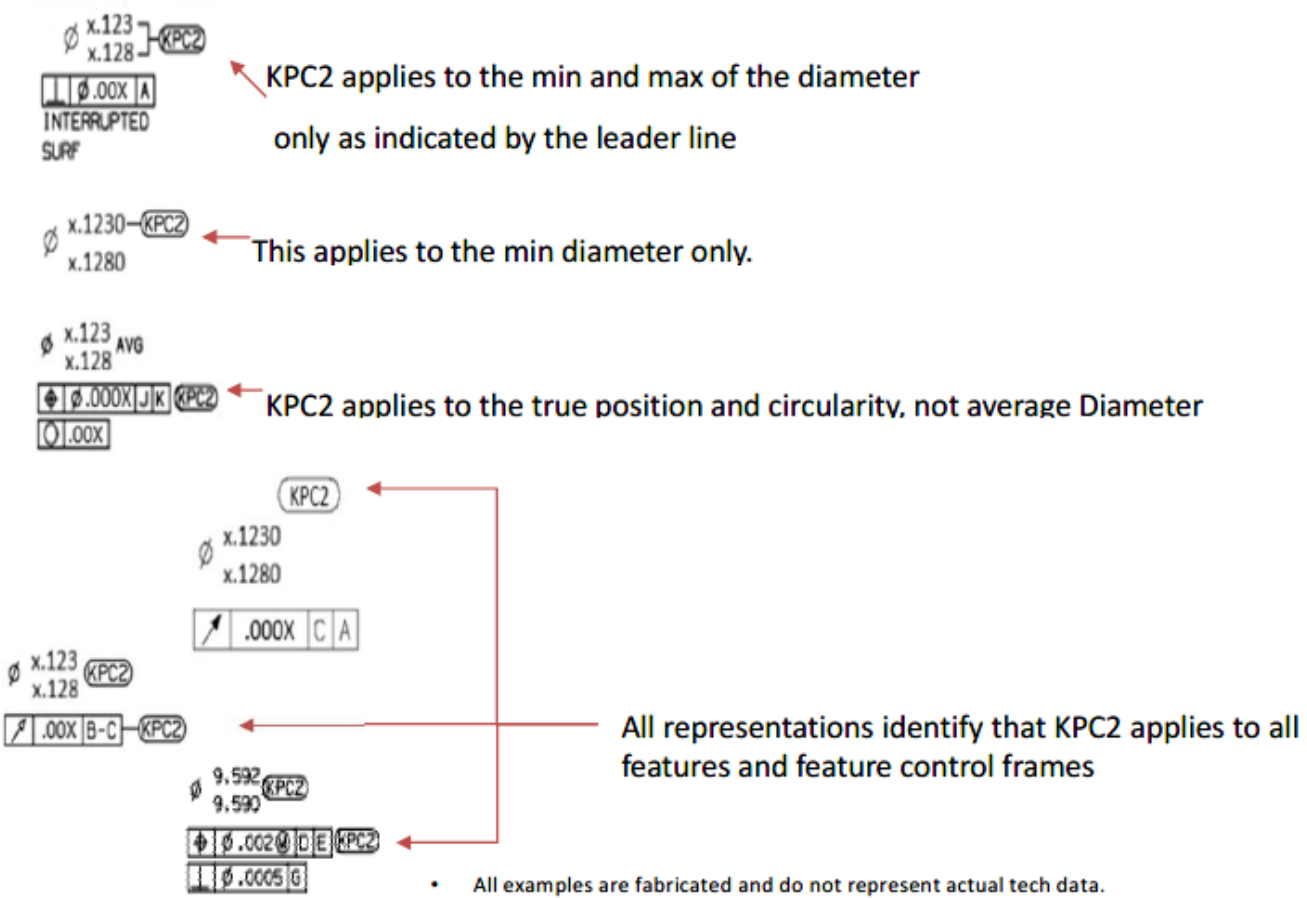

KPC RACETRACK WITH FEATURE CONTROL FRAMES ASSOCIATED CLARIFICATION

Any questions on this communication may be directed to supplierqa@prattwhitney.com

Note: Supplier Quality Communications can be found on P&W Poland web site: